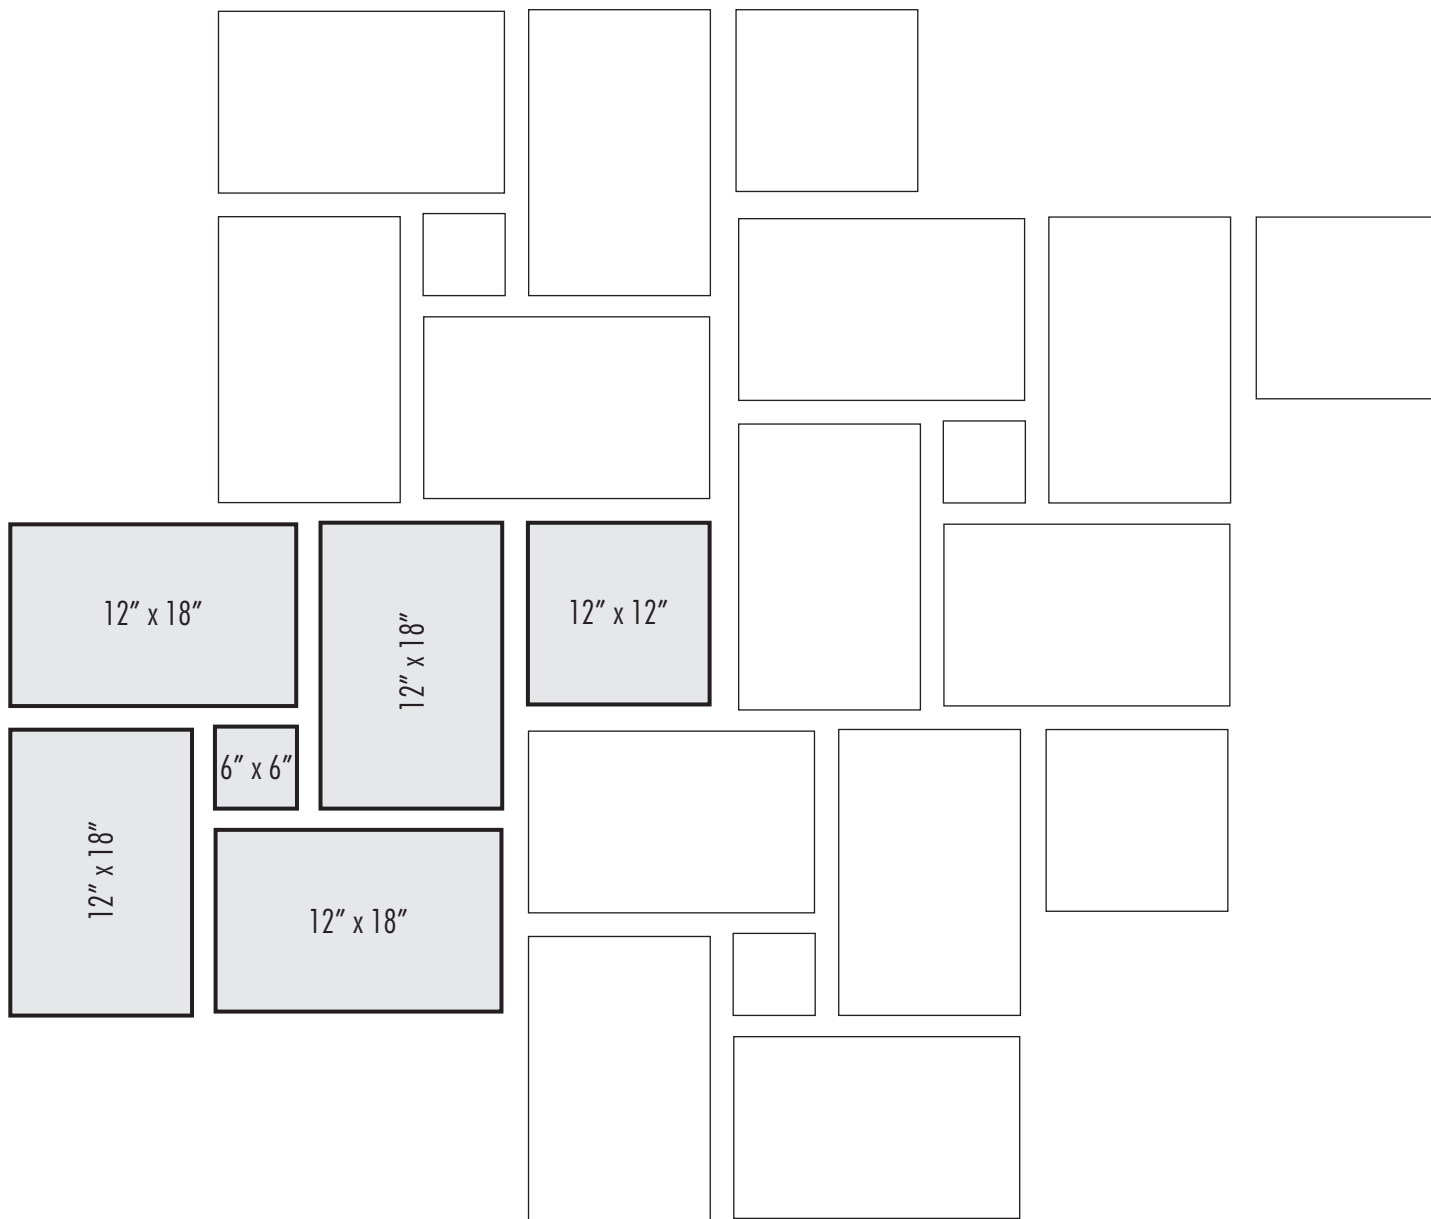

DESIGN OPTIONS

PINWHEEL MODIFIED

Dark lines indicate repeat.

For 100 Square Feet

PIECES	SIZES	PERCENT (%)
55	12" x 18"	83
14	12" x 12"	14
12	6" x 6"	3